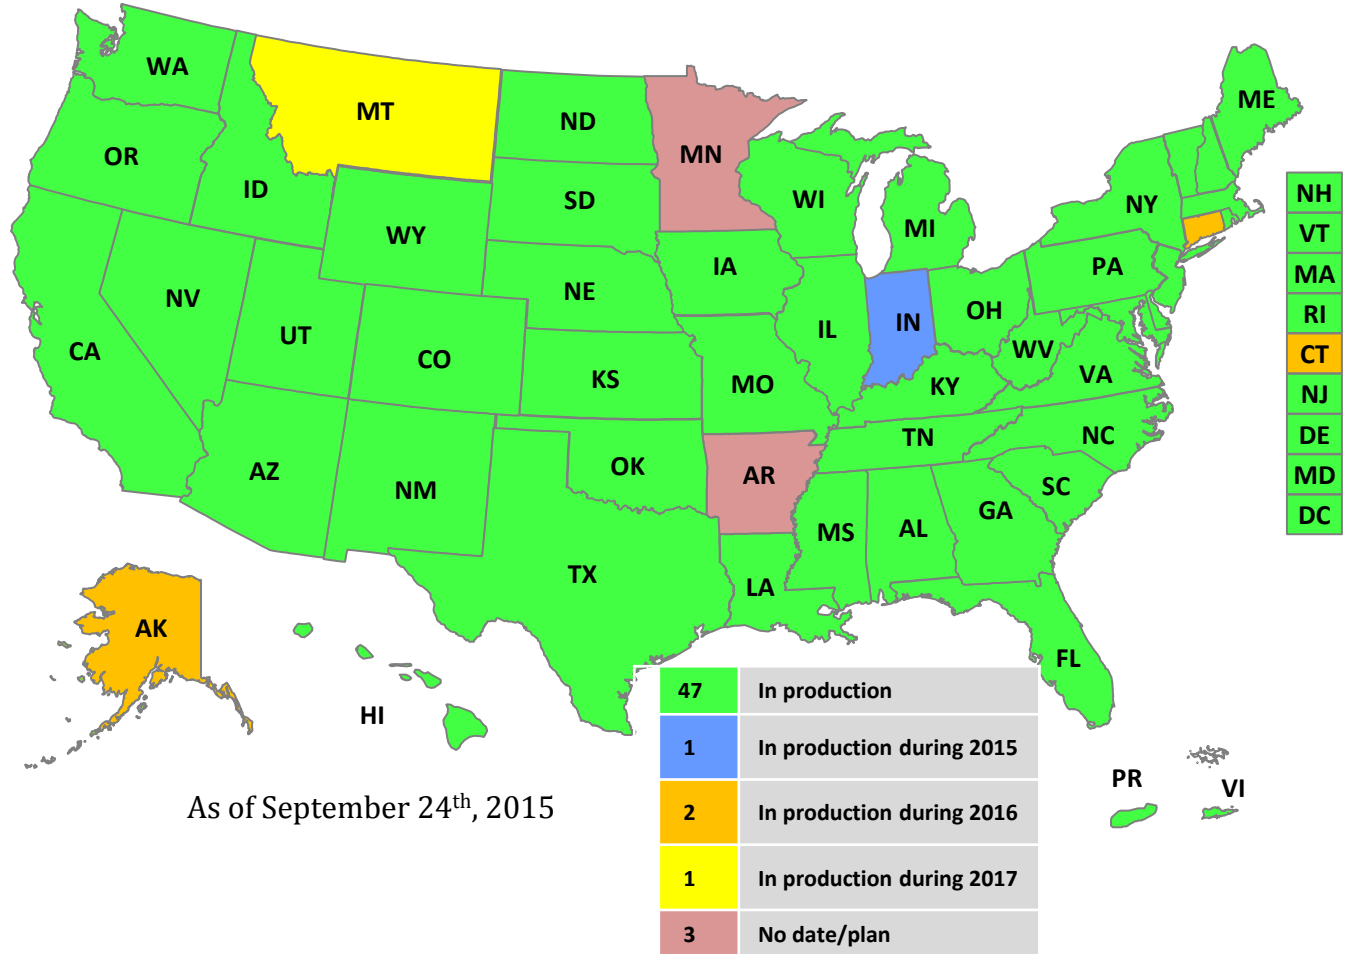

UI State Information Data Exchange System (SIDES) Separation Information Exchange

Multi-State Third Party Administrators and Employers

 Equifax
 ADP St. Louis
 Employers Edge
 Personnel Planners
 Thomas and Thorngren
 Caterpillar
 Corporate Cost Control
 Price Waterhouse Coopers
 Intelligent Employee Solutions
 ADP New Hampshire
 AZ Labor Force
 People Systems
 Ernst and Young
 Premier Employee Solutions
 Dunn Corporate Resources
 Barnett Associates

As of September 24th, 2015

UI SIDES

State Information
 Data Exchange System