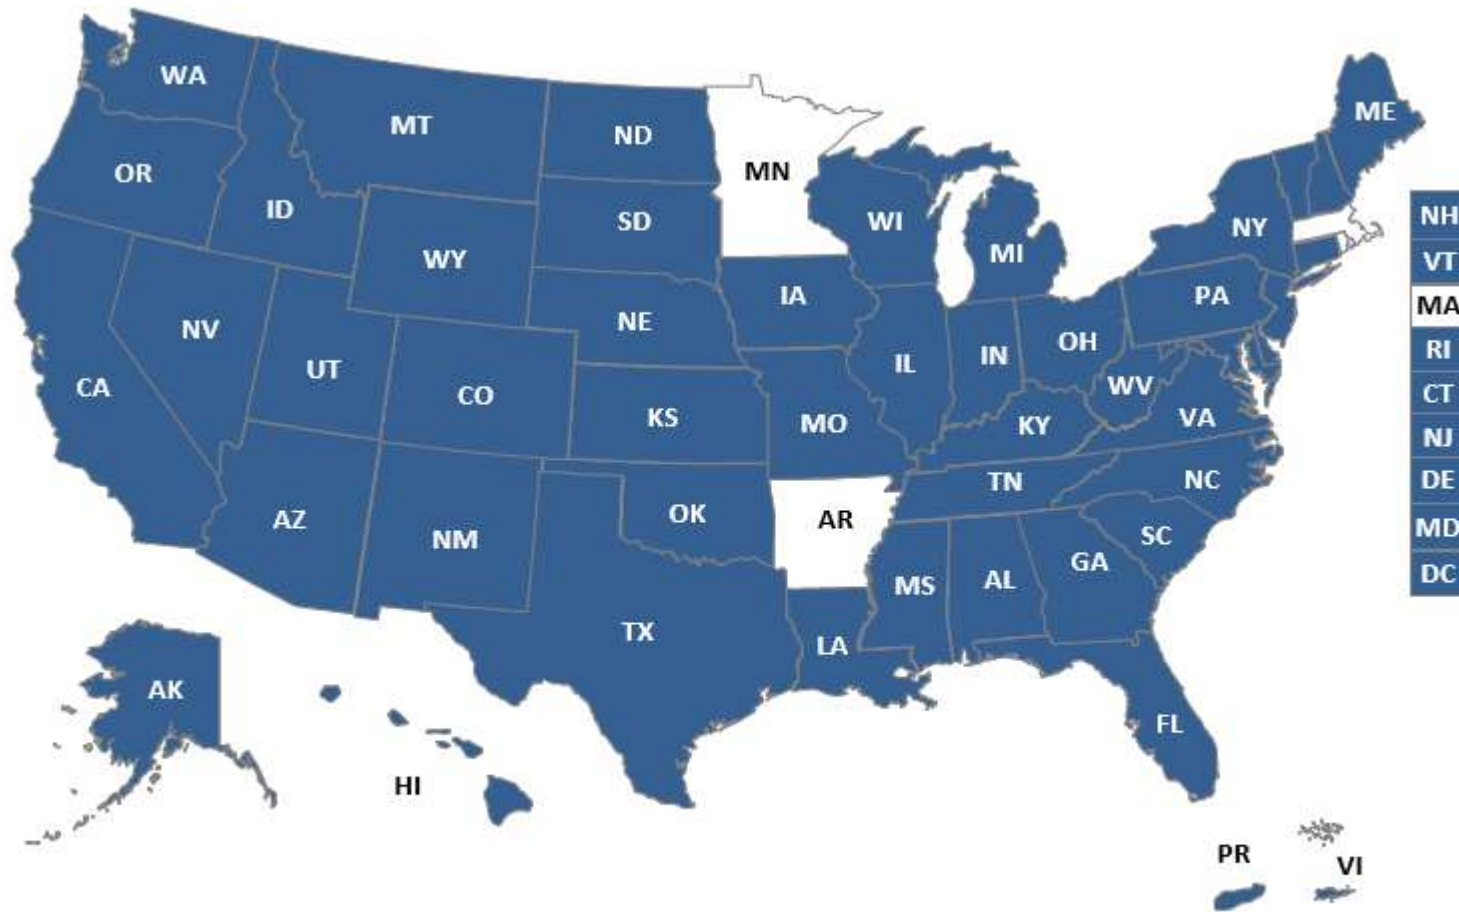

UI State Information Data Exchange System (SIDES) Separation Information Exchange Participants

50 | In Production